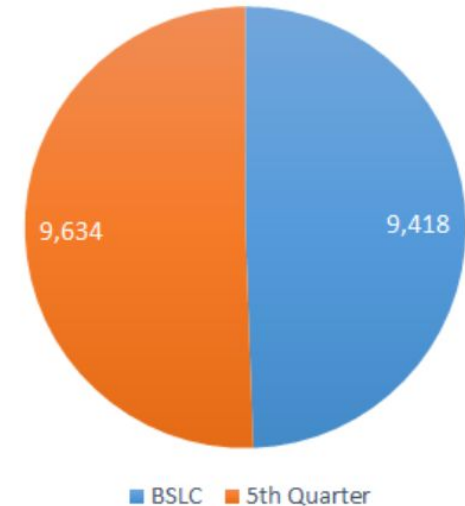

Summary Metrics

Avg Students/Program: 94.3
Avg Program Duration (Weeks): 5.8

Summer 2021: Programs
202 Total

Summer 2021: Projected Students
19,052 Total

Programs & Projected Students by Grade

Chart proportions based on program count