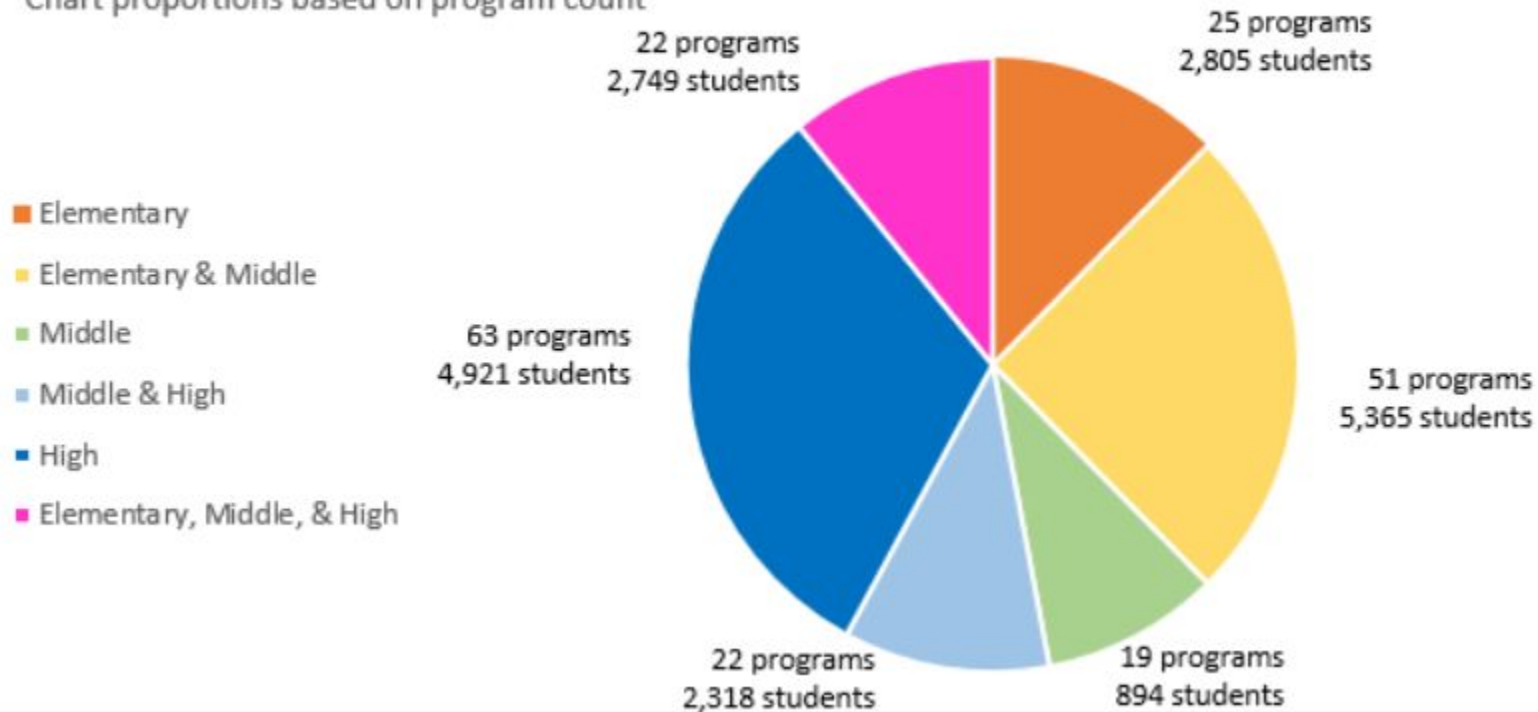

Summary Metrics

Avg Students/Program: 94.3
Avg Program Duration (Weeks): 5.8

Summer 2021: Programs
202 Total

Summer 2021: Projected Students
19,052 Total

Programs & Projected Students by Grade

Chart proportions based on program count

2021 BSLC Sites and Projected Students Served by Neighborhood

■ Projected # of Students of Total (%)
 ■ Program Count of Total (%)