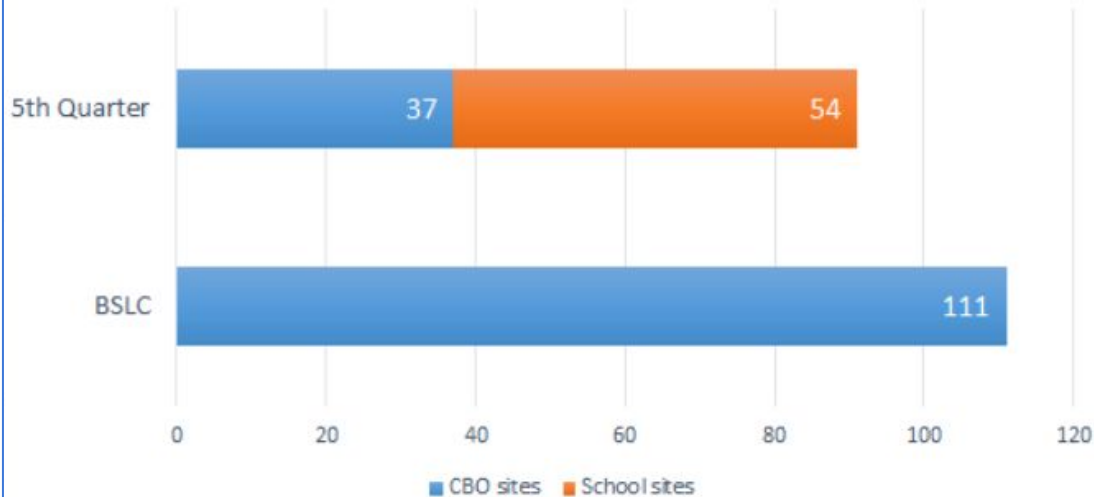

Summary Metrics

Avg Students/Program: 94.3
Avg Program Duration (Weeks): 5.8

Summer 2021: Programs
202 Total

Summer 2021: Projected Students
19,052 Total

Programs & Projected Students by Grade

Chart proportions based on program count