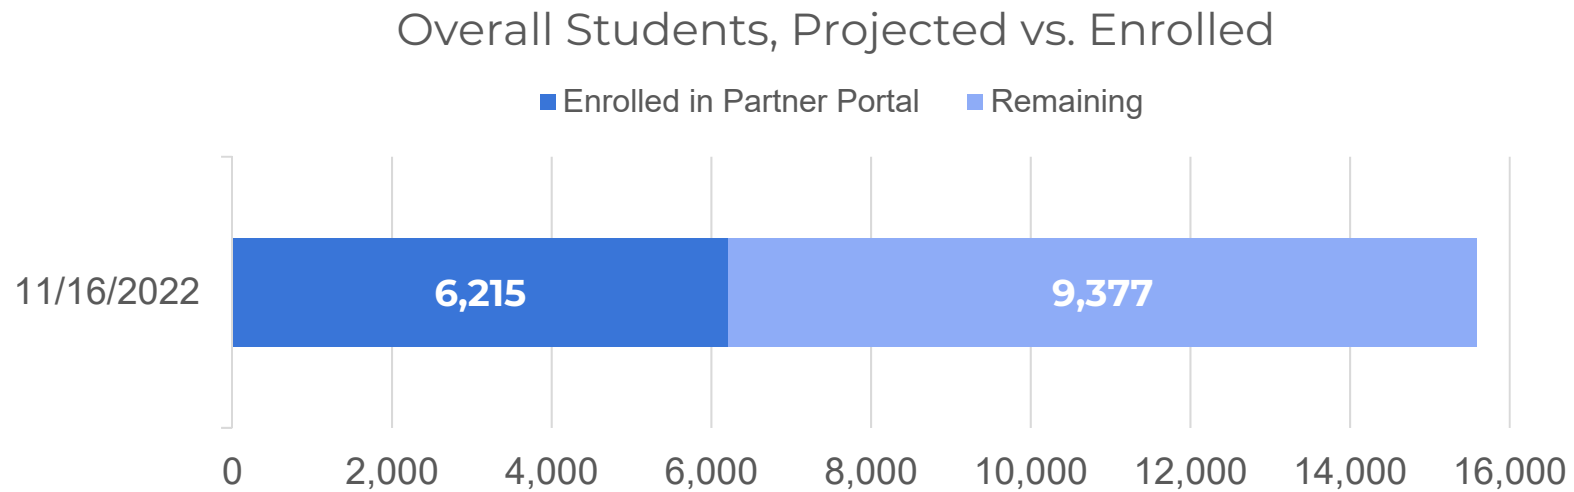

Boston
After School
& Beyond

School Year 2022-23 Network

November 16, 2022

SCHOOL YEAR 2022-2023

USING THE CITY AS A CLASSROOM

<https://bostonbeyond.org/school-year-2022-2023/>

School Year 2022-23

Organizations

112

Programs

245

Students

15,592

Last Year's Totals

Organizations

99

Programs

251

Students

11,387

6,215 students are enrolled (40% of total projected)

Research: 80% attendance leads to better outcomes

2011

2013