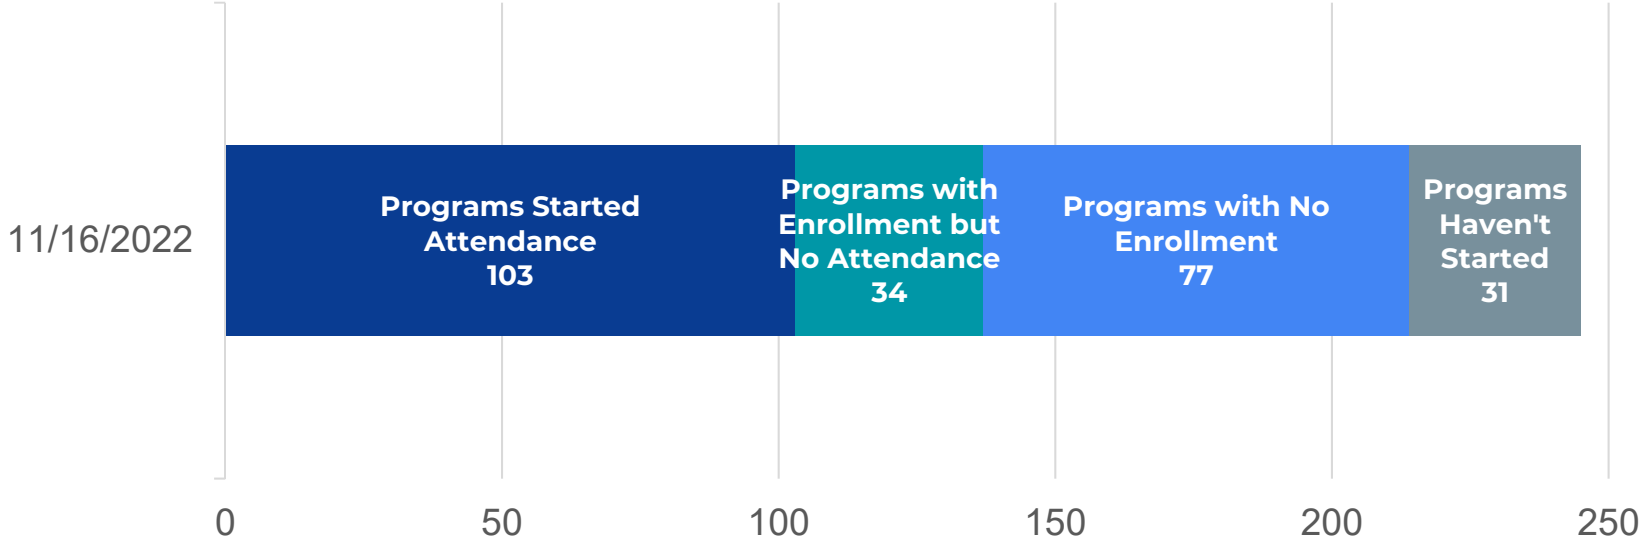

2014

2016

48% of active programs started tracking attendance

Enrollment & Attendance Status of Boston Beyond's 245 Programs for SY 22-23

Thank you for starting attendance tracking!

2nd Act
ACEDONE
All Dorchester Sports & Leadership
Asian Community Development Corporation
Bikes Not Bombs
Boston Chinatown Neighborhood Center
Boston International Newcomers Academy
Boston Police Activities League
Boston Scores
Boston Youth Sanctuary
Boxing Power and Fitness
Boys & Girls Clubs of Dorchester
Catholic Charities of Boston
CitySprouts